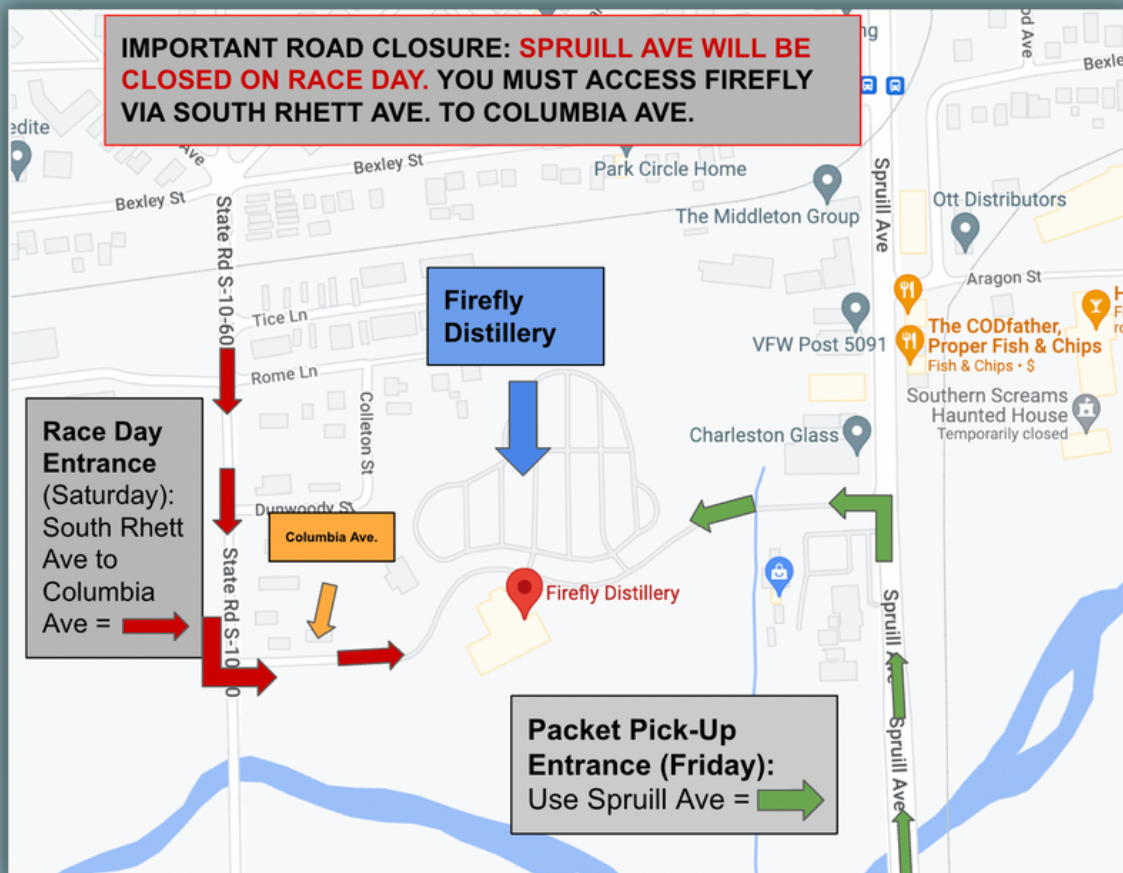

Important Race Day Road Closure

Important Reminder

The half marathon starts in Charleston.

The 5k and Youth Run start in **North Charleston!**

All races finish at Firefly Distillery.

You **CANNOT** enter Firefly Distillery using the Spruill Avenue entrance on race day. **Spruill Avenue will be closed to traffic.**

On race day, please access Firefly using Columbia Ave. For directions to the race day entrance, use [1190 Columbia Ave., North Charleston](#) as the address.